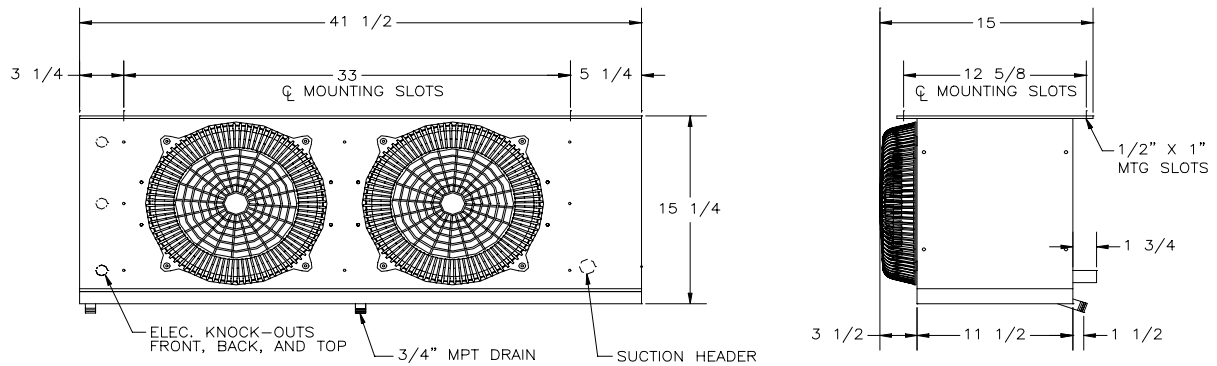

**E1HZ0070A**

General				
Refrigerant	Voltage	Evaporator Model		
R-404A	115/60/1	SA28-76BA		
Capacity (Btuh)				
-20	-10	0	30	40
0	0	0	0	7600
Dimensional Data				
Overall				
L	W	H		
42	15	16		
Installation				
Ship Weight	Connections		Refrigerant	
	Liquid	Suction		
64	1/2	5/8	R-404A	
Electrical				
No. of Fans	Fan Amps	Defrost Amps		
2	1.8	0.0		
Expansion Valve				
TXV Part No.	Sporlan Part No.	Inlet	Outlet	Orifice
09-09478	EBFSE-A-C	3/8	1/2	