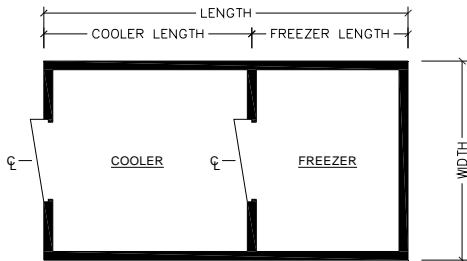

WALK-IN MODEL NUMBER	WALK-IN DESCRIPTION	STANDARD DUTY OUTDOOR PRS		
		COOLER UNIT	FREEZER UNIT	PACKAGE PRICE
760612FX	5'10" x 11'7" x 7'6" Master-Bilt® Walk-In -- 5'9.5" Freezer, 5'9.5" Cooler	PHHZ0070BT	PHXZ0125BT	$ 31,224.00
760812FX	7'9" x 11'7" x 7'6" Master-Bilt® Walk-In -- 5'9.5" Freezer, 5'9.5" Cooler	PHHZ0070BT	PHXZ0150BT	$ 34,416.00
760814FX	7'9" x 13'6" x 7'6" Master-Bilt® Walk-In -- 5'9.5" Freezer, 7'8.5" Cooler	PHHZ0070BT	PHXZ0150BT	$ 36,407.00
760816FX	7'9" x 15'5" x 7'6" Master-Bilt® Walk-In -- 5'9.5" Freezer, 9'7.5" Cooler	PHHZ0070BT	PHXZ0150BT	$ 37,384.00
760816GX	7'9" x 15'5" x 7'6" Master-Bilt® Walk-In -- 7'8.5" Freezer, 7'8.5" Cooler	PHHZ0070BT	PHXZ0150BT	$ 38,472.00
760818FX	7'9" x 17'4" x 7'6" Master-Bilt® Walk-In -- 5'9.5" Freezer, 11'6.5" Cooler	PHHZ0100BT	PHXZ0150BT	$ 39,784.00
760818GX	7'9" x 17'4" x 7'6" Master-Bilt® Walk-In -- 7'8.5" Freezer, 9'7.5" Cooler	PHHZ0070BT	PHXZ0150BT	$ 39,336.00
760820FX	7'9" x 19'3" x 7'6" Master-Bilt® Walk-In -- 5'9.5" Freezer, 13'5.5" Cooler	PHHZ0100BT	PHXZ0150BT	$ 40,767.00
760820GX	7'9" x 19'3" x 7'6" Master-Bilt® Walk-In -- 7'8.5" Freezer, 11'6.5" Cooler	PHHZ0100BT	PHXZ0150BT	$ 41,855.00
760820HX	7'9" x 19'3" x 7'6" Master-Bilt® Walk-In -- 9'7.5" Freezer, 9'7.5" Cooler	PHHZ0070BT	PHXZ0200BT	$ 41,180.00
761012FX	9'8" x 11'7" x 7'6" Master-Bilt® Walk-In -- 5'9.5" Freezer, 5'9.5" Cooler	PHHZ0070BT	PHXZ0150BT	$ 35,740.00
761014FX	9'8" x 13'6" x 7'6" Master-Bilt® Walk-In -- 5'9.5" Freezer, 7'8.5" Cooler	PHHZ0070BT	PHXZ0150BT	$ 38,186.00
761016FX	9'8" x 15'5" x 7'6" Master-Bilt® Walk-In -- 5'9.5" Freezer, 9'7.5" Cooler	PHHZ0100BT	PHXZ0150BT	$ 39,678.00
761016GX	9'8" x 15'5" x 7'6" Master-Bilt® Walk-In -- 7'8.5" Freezer, 7'8.5" Cooler	PHHZ0070BT	PHXZ0200BT	$ 41,610.00
761018FX	9'8" x 17'4" x 7'6" Master-Bilt® Walk-In -- 5'9.5" Freezer, 11'6.5" Cooler	PHHZ0100BT	PHXZ0150BT	$ 42,029.00
761018GX	9'8" x 17'4" x 7'6" Master-Bilt® Walk-In -- 7'8.5" Freezer, 9'7.5" Cooler	PHHZ0100BT	PHXZ0200BT	$ 43,156.00
761020FX	9'8" x 19'3" x 7'6" Master-Bilt® Walk-In -- 5'9.5" Freezer, 13'5.5" Cooler	PHHZ0100BT	PHXZ0150BT	$ 42,829.00
761020GX	9'8" x 19'3" x 7'6" Master-Bilt® Walk-In -- 7'8.5" Freezer, 11'6.5" Cooler	PHHZ0100BT	PHXZ0200BT	$ 45,476.00
761020HX	9'8" x 19'3" x 7'6" Master-Bilt® Walk-In -- 9'7.5" Freezer, 9'7.5" Cooler	PHHZ0100BT	PHXZ0200BT	$ 43,690.00
860612FX	5'10" x 11'7" x 8'6" Master-Bilt® Walk-In -- 5'9.5" Freezer, 5'9.5" Cooler	PHHZ0070BT	PHXZ0125BT	$ 31,540.00
860812FX	7'9" x 11'7" x 8'6" Master-Bilt® Walk-In -- 5'9.5" Freezer, 5'9.5" Cooler	PHHZ0070BT	PHXZ0150BT	$ 34,663.00
860814FX	7'9" x 13'6" x 8'6" Master-Bilt® Walk-In -- 5'9.5" Freezer, 7'8.5" Cooler	PHHZ0070BT	PHXZ0150BT	$ 36,827.00
860816FX	7'9" x 15'5" x 8'6" Master-Bilt® Walk-In -- 5'9.5" Freezer, 9'7.5" Cooler	PHHZ0070BT	PHXZ0150BT	$ 37,839.00
860816GX	7'9" x 15'5" x 8'6" Master-Bilt® Walk-In -- 7'8.5" Freezer, 7'8.5" Cooler	PHHZ0070BT	PHXZ0150BT	$ 38,928.00
860818FX	7'9" x 17'4" x 8'6" Master-Bilt® Walk-In -- 5'9.5" Freezer, 11'6.5" Cooler	PHHZ0100BT	PHXZ0150BT	$ 40,274.00
860818GX	7'9" x 17'4" x 8'6" Master-Bilt® Walk-In -- 7'8.5" Freezer, 9'7.5" Cooler	PHHZ0070BT	PHXZ0150BT	$ 39,692.00
860820FX	7'9" x 19'3" x 8'6" Master-Bilt® Walk-In -- 5'9.5" Freezer, 13'5.5" Cooler	PHHZ0100BT	PHXZ0150BT	$ 41,292.00
860820GX	7'9" x 19'3" x 8'6" Master-Bilt® Walk-In -- 7'8.5" Freezer, 11'6.5" Cooler	PHHZ0100BT	PHXZ0150BT	$ 42,381.00
860820HX	7'9" x 19'3" x 8'6" Master-Bilt® Walk-In -- 9'7.5" Freezer, 9'7.5" Cooler	PHHZ0100BT	PHXZ0200BT	$ 42,422.00
861012FX	9'8" x 11'7" x 8'6" Master-Bilt® Walk-In -- 5'9.5" Freezer, 5'9.5" Cooler	PHHZ0070BT	PHXZ0150BT	$ 36,139.00
861014FX	9'8" x 13'6" x 8'6" Master-Bilt® Walk-In -- 5'9.5" Freezer, 7'8.5" Cooler	PHHZ0070BT	PHXZ0150BT	$ 38,647.00
861016FX	9'8" x 15'5" x 8'6" Master-Bilt® Walk-In -- 5'9.5" Freezer, 9'7.5" Cooler	PHHZ0100BT	PHXZ0150BT	$ 40,173.00
861016GX	9'8" x 15'5" x 8'6" Master-Bilt® Walk-In -- 7'8.5" Freezer, 7'8.5" Cooler	PHHZ0070BT	PHXZ0200BT	$ 42,113.00
861018FX	9'8" x 17'4" x 8'6" Master-Bilt® Walk-In -- 5'9.5" Freezer, 11'6.5" Cooler	PHHZ0100BT	PHXZ0150BT	$ 42,561.00
861018GX	9'8" x 17'4" x 8'6" Master-Bilt® Walk-In -- 7'8.5" Freezer, 9'7.5" Cooler	PHHZ0100BT	PHXZ0200BT	$ 43,694.00
861020FX	9'8" x 19'3" x 8'6" Master-Bilt® Walk-In -- 5'9.5" Freezer, 13'5.5" Cooler	PHHZ0100BT	PHXZ0150BT	$ 43,395.00
861020GX	9'8" x 19'3" x 8'6" Master-Bilt® Walk-In -- 7'8.5" Freezer, 11'6.5" Cooler	PHHZ0100BT	PHXZ0200BT	$ 46,050.00
861020HX	9'8" x 19'3" x 8'6" Master-Bilt® Walk-In -- 9'7.5" Freezer, 9'7.5" Cooler	PHHZ0100BT	PHXZ0200BT	$ 44,256.00